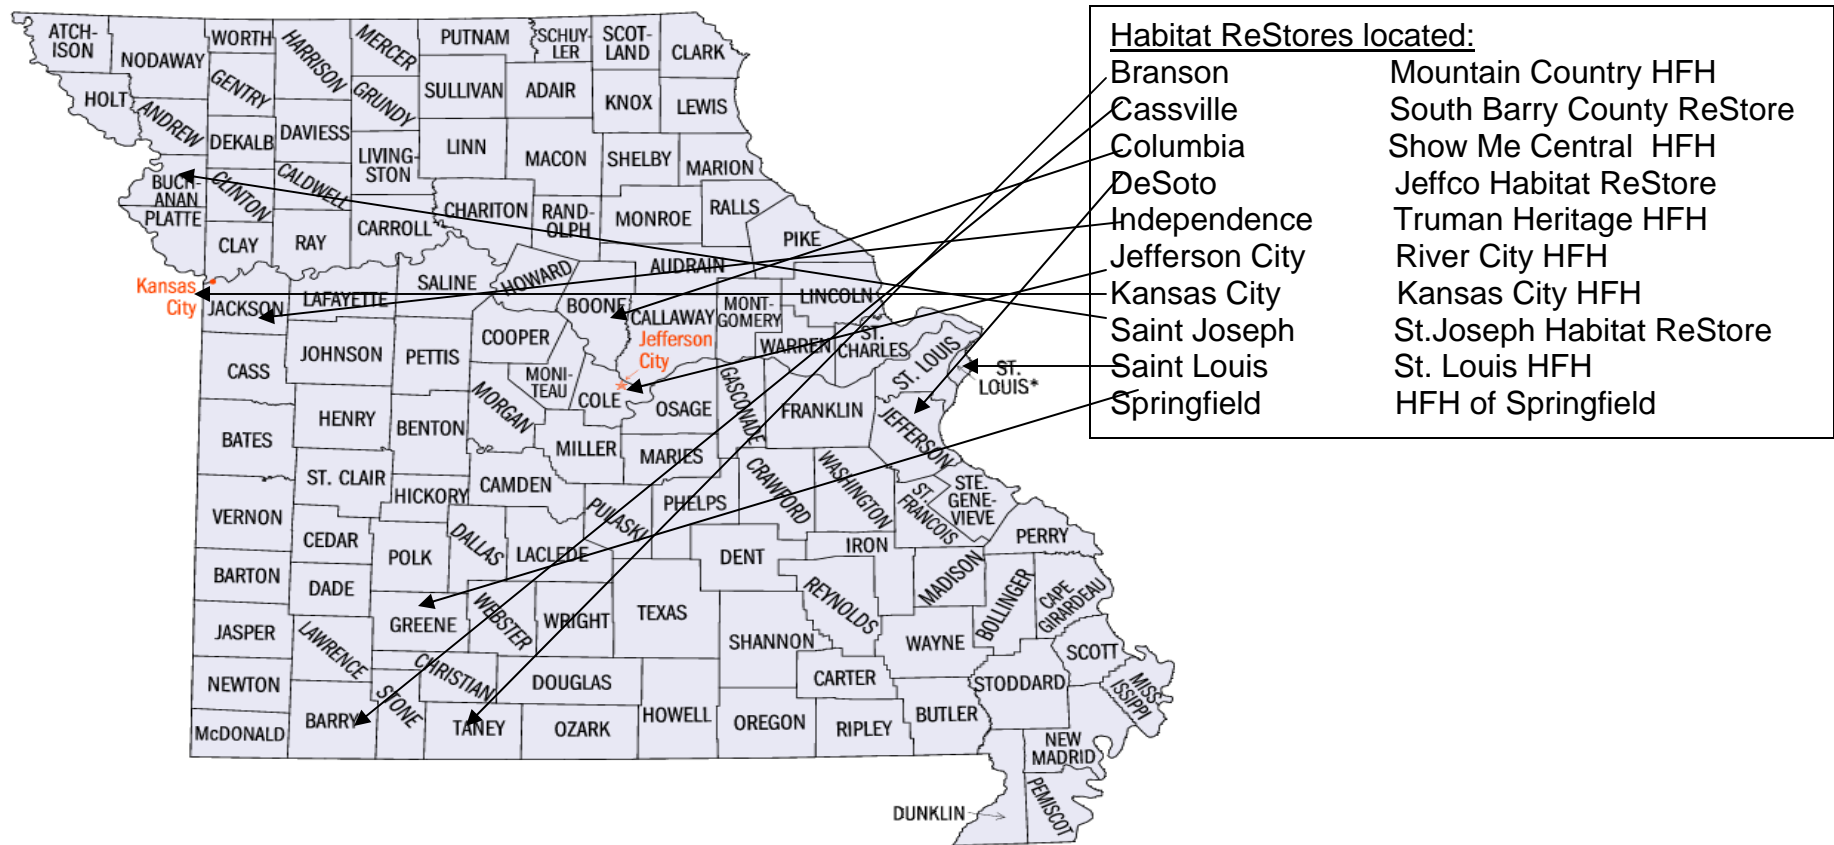

Missouri Habitat for Humanity affiliates & ReStores Habitat ReStores---Contact Information (as of 9/07)

**This state map is labeled by state counties from the US Census Beauru. The Habitat ReStores are listed on the right of the map. Arrows point to the county in which the ReStore is located. For exact location of each ReStore, refer to the address listed in the directory.

Branson

Street Address

City, State, Zip

Store Phone

Store Fax

Month/Year Opened

Web Address

Staff