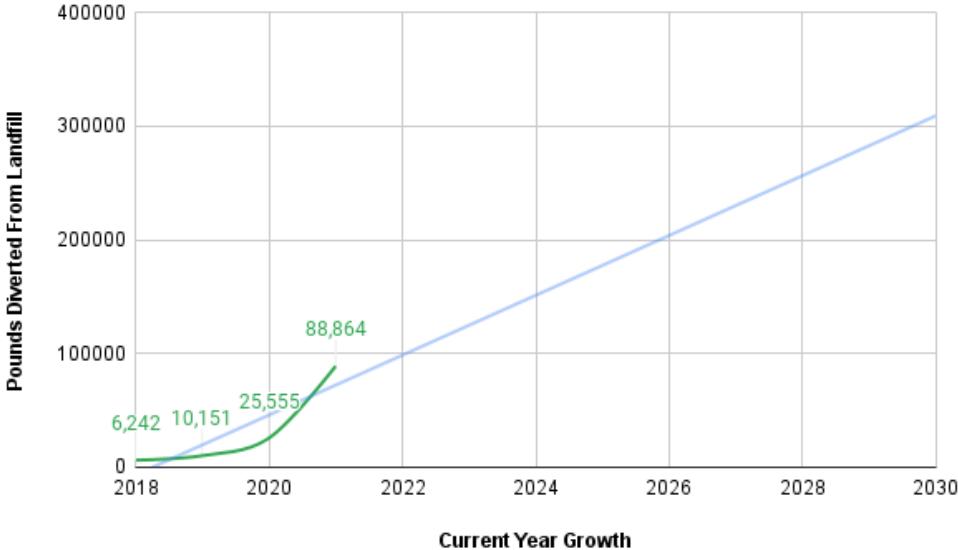

# Measuring Progress

### Importance:

Every year, ReClaim diverts more from the landfill and will only continue to make a meaningful environmental impact on our community!

### Data/Outcome:

- 2018-6,242 lbs.
- 2019-10,151 lbs.
- 2020-25,555 lbs.
- 2021 -88,864 lbs.
- 2022-58,284 lbs.\*

**TOTAL: 189,096 lbs.**

*\*As of June 2022*